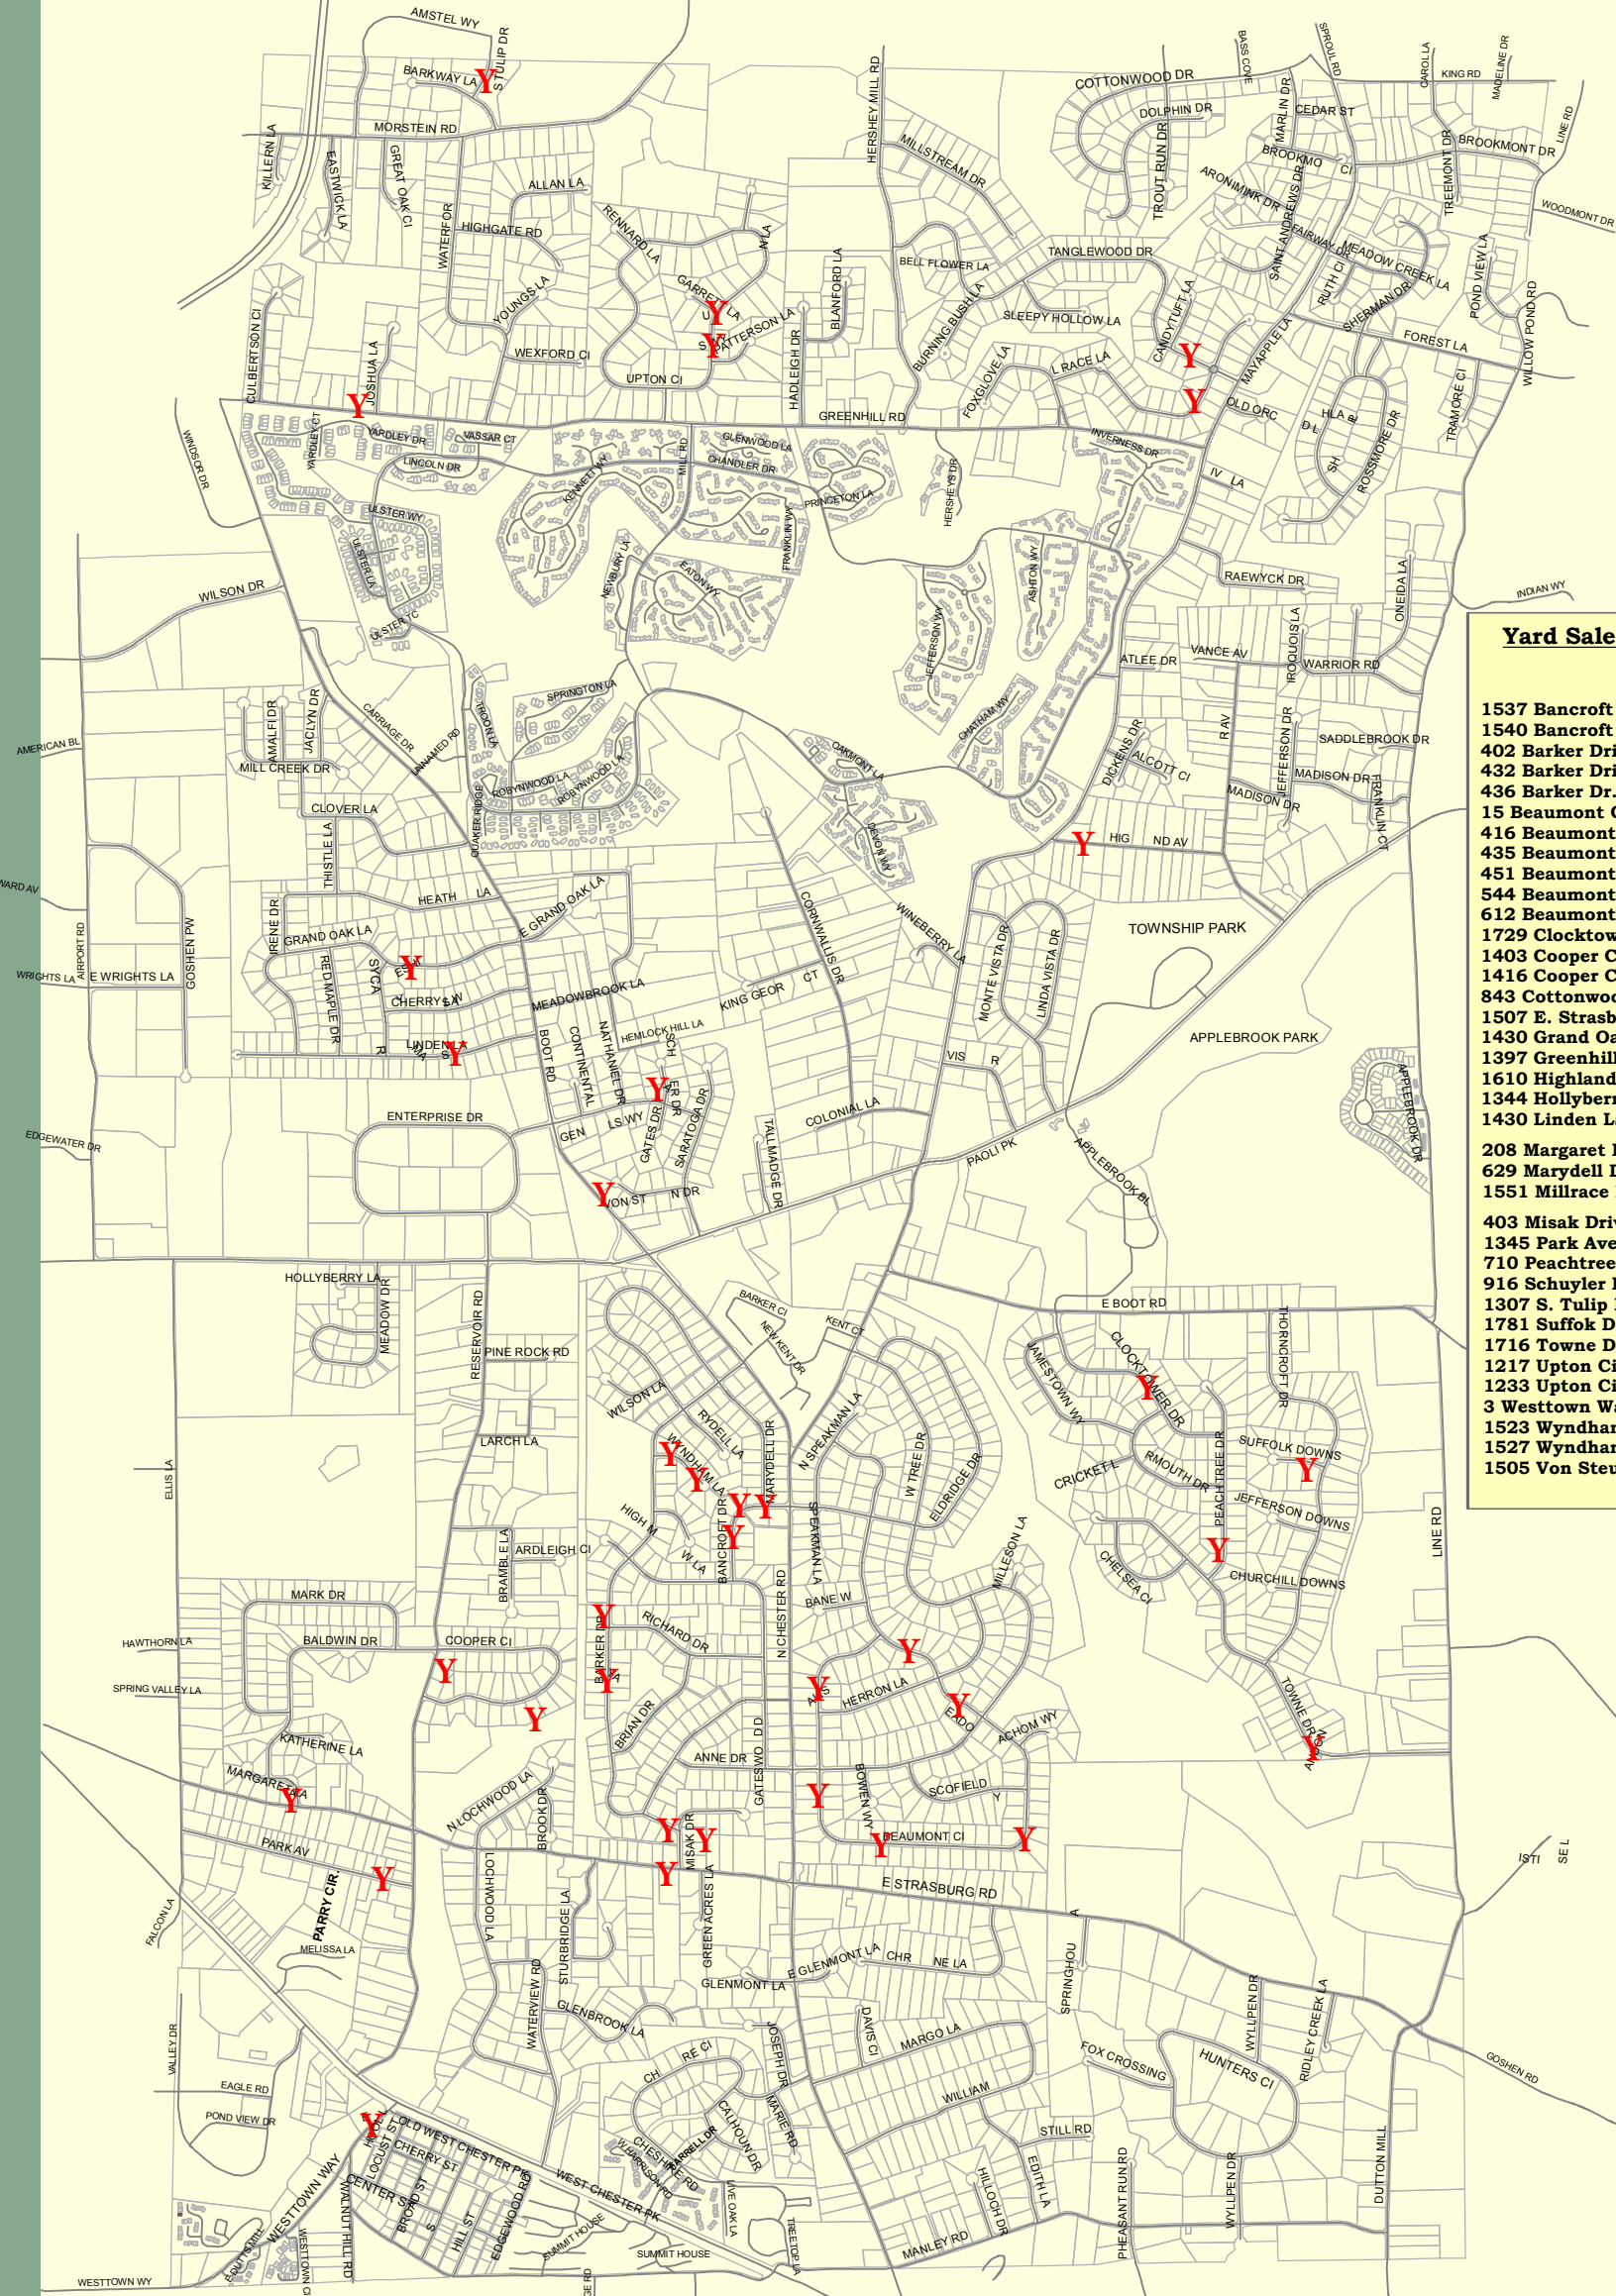

# 2017 Yard Sale Map

## EAST GOSHEN TOWNSHIP

- Yard Sale Locations**
- 1537 Bancroft Drive
  - 1540 Bancroft Drive
  - 402 Barker Drive
  - 432 Barker Drive
  - 436 Barker Dr.
  - 15 Beaumont Circle
  - 416 Beaumont Circle
  - 435 Beaumont Circle
  - 451 Beaumont Circle
  - 544 Beaumont Cir.
  - 612 Beaumont Circle
  - 1729 Clocktower Drive
  - 1403 Cooper Circle
  - 1416 Cooper Circle
  - 843 Cottonwood Drive
  - 1507 E. Strasburg Road
  - 1430 Grand Oak Lane
  - 1397 Greenhill Road
  - 1610 Highland Avenue
  - 1344 Hollyberry Lane
  - 1430 Linden Lane
  - 208 Margaret Lane
  - 629 Marydell Drive
  - 1551 Millrace Lane
  - 403 Misak Drive
  - 1345 Park Avenue
  - 710 Peachtree Drive
  - 916 Schuyler Drive
  - 1307 S. Tulip Drive
  - 1781 Suffok Downs
  - 1716 Towne Drive
  - 1217 Upton Circle (B. Scout Trp 21)
  - 1233 Upton Circle
  - 3 Westtown Way
  - 1523 Wyndham Lane
  - 1527 Wyndham Lane
  - 1505 Von Steuben Drive