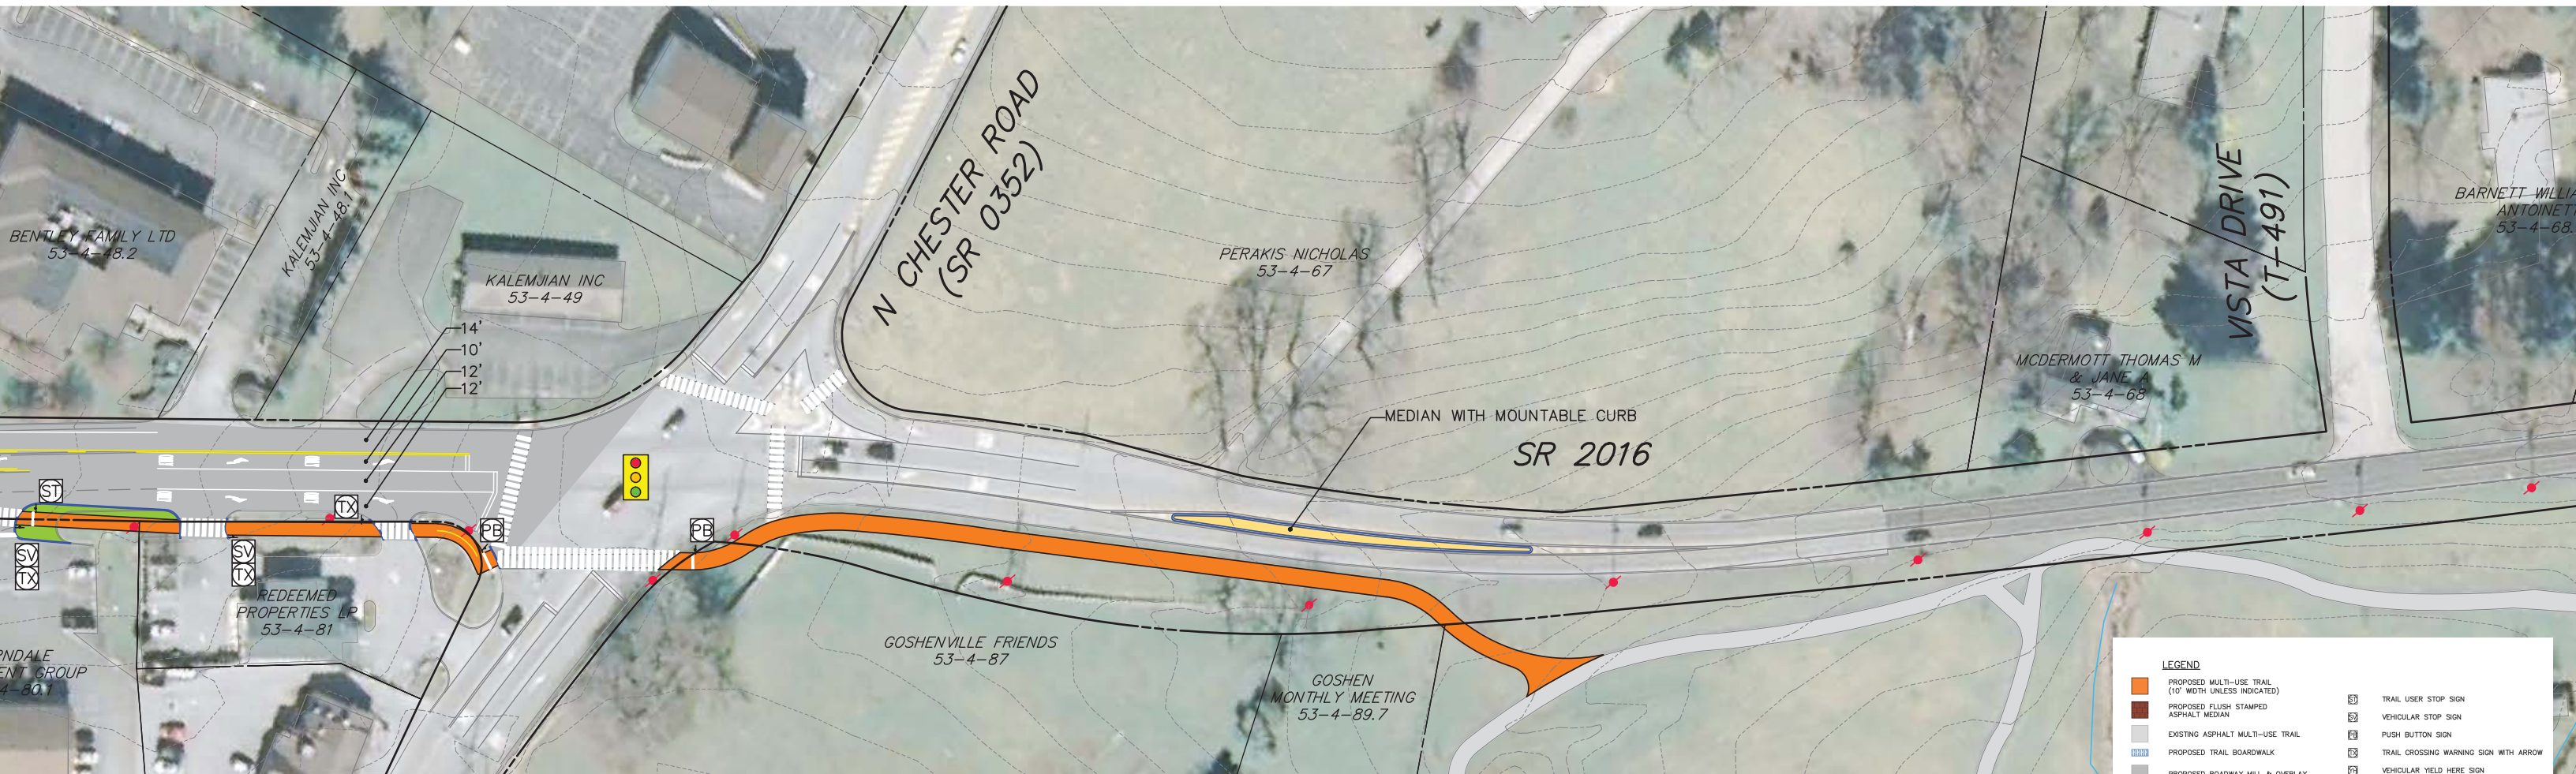

Paoli Pike Trail - Conceptual Design Exhibit

SAMPLE RAISED HARDSCAPE MEDIAN

PHOTO SOURCE: GOOGLE STREETVIEW

8' WIDE TRAIL |

See the complete Conceptual Design Exhibit on the East Goshen Township website

DRAFT
9/11/15