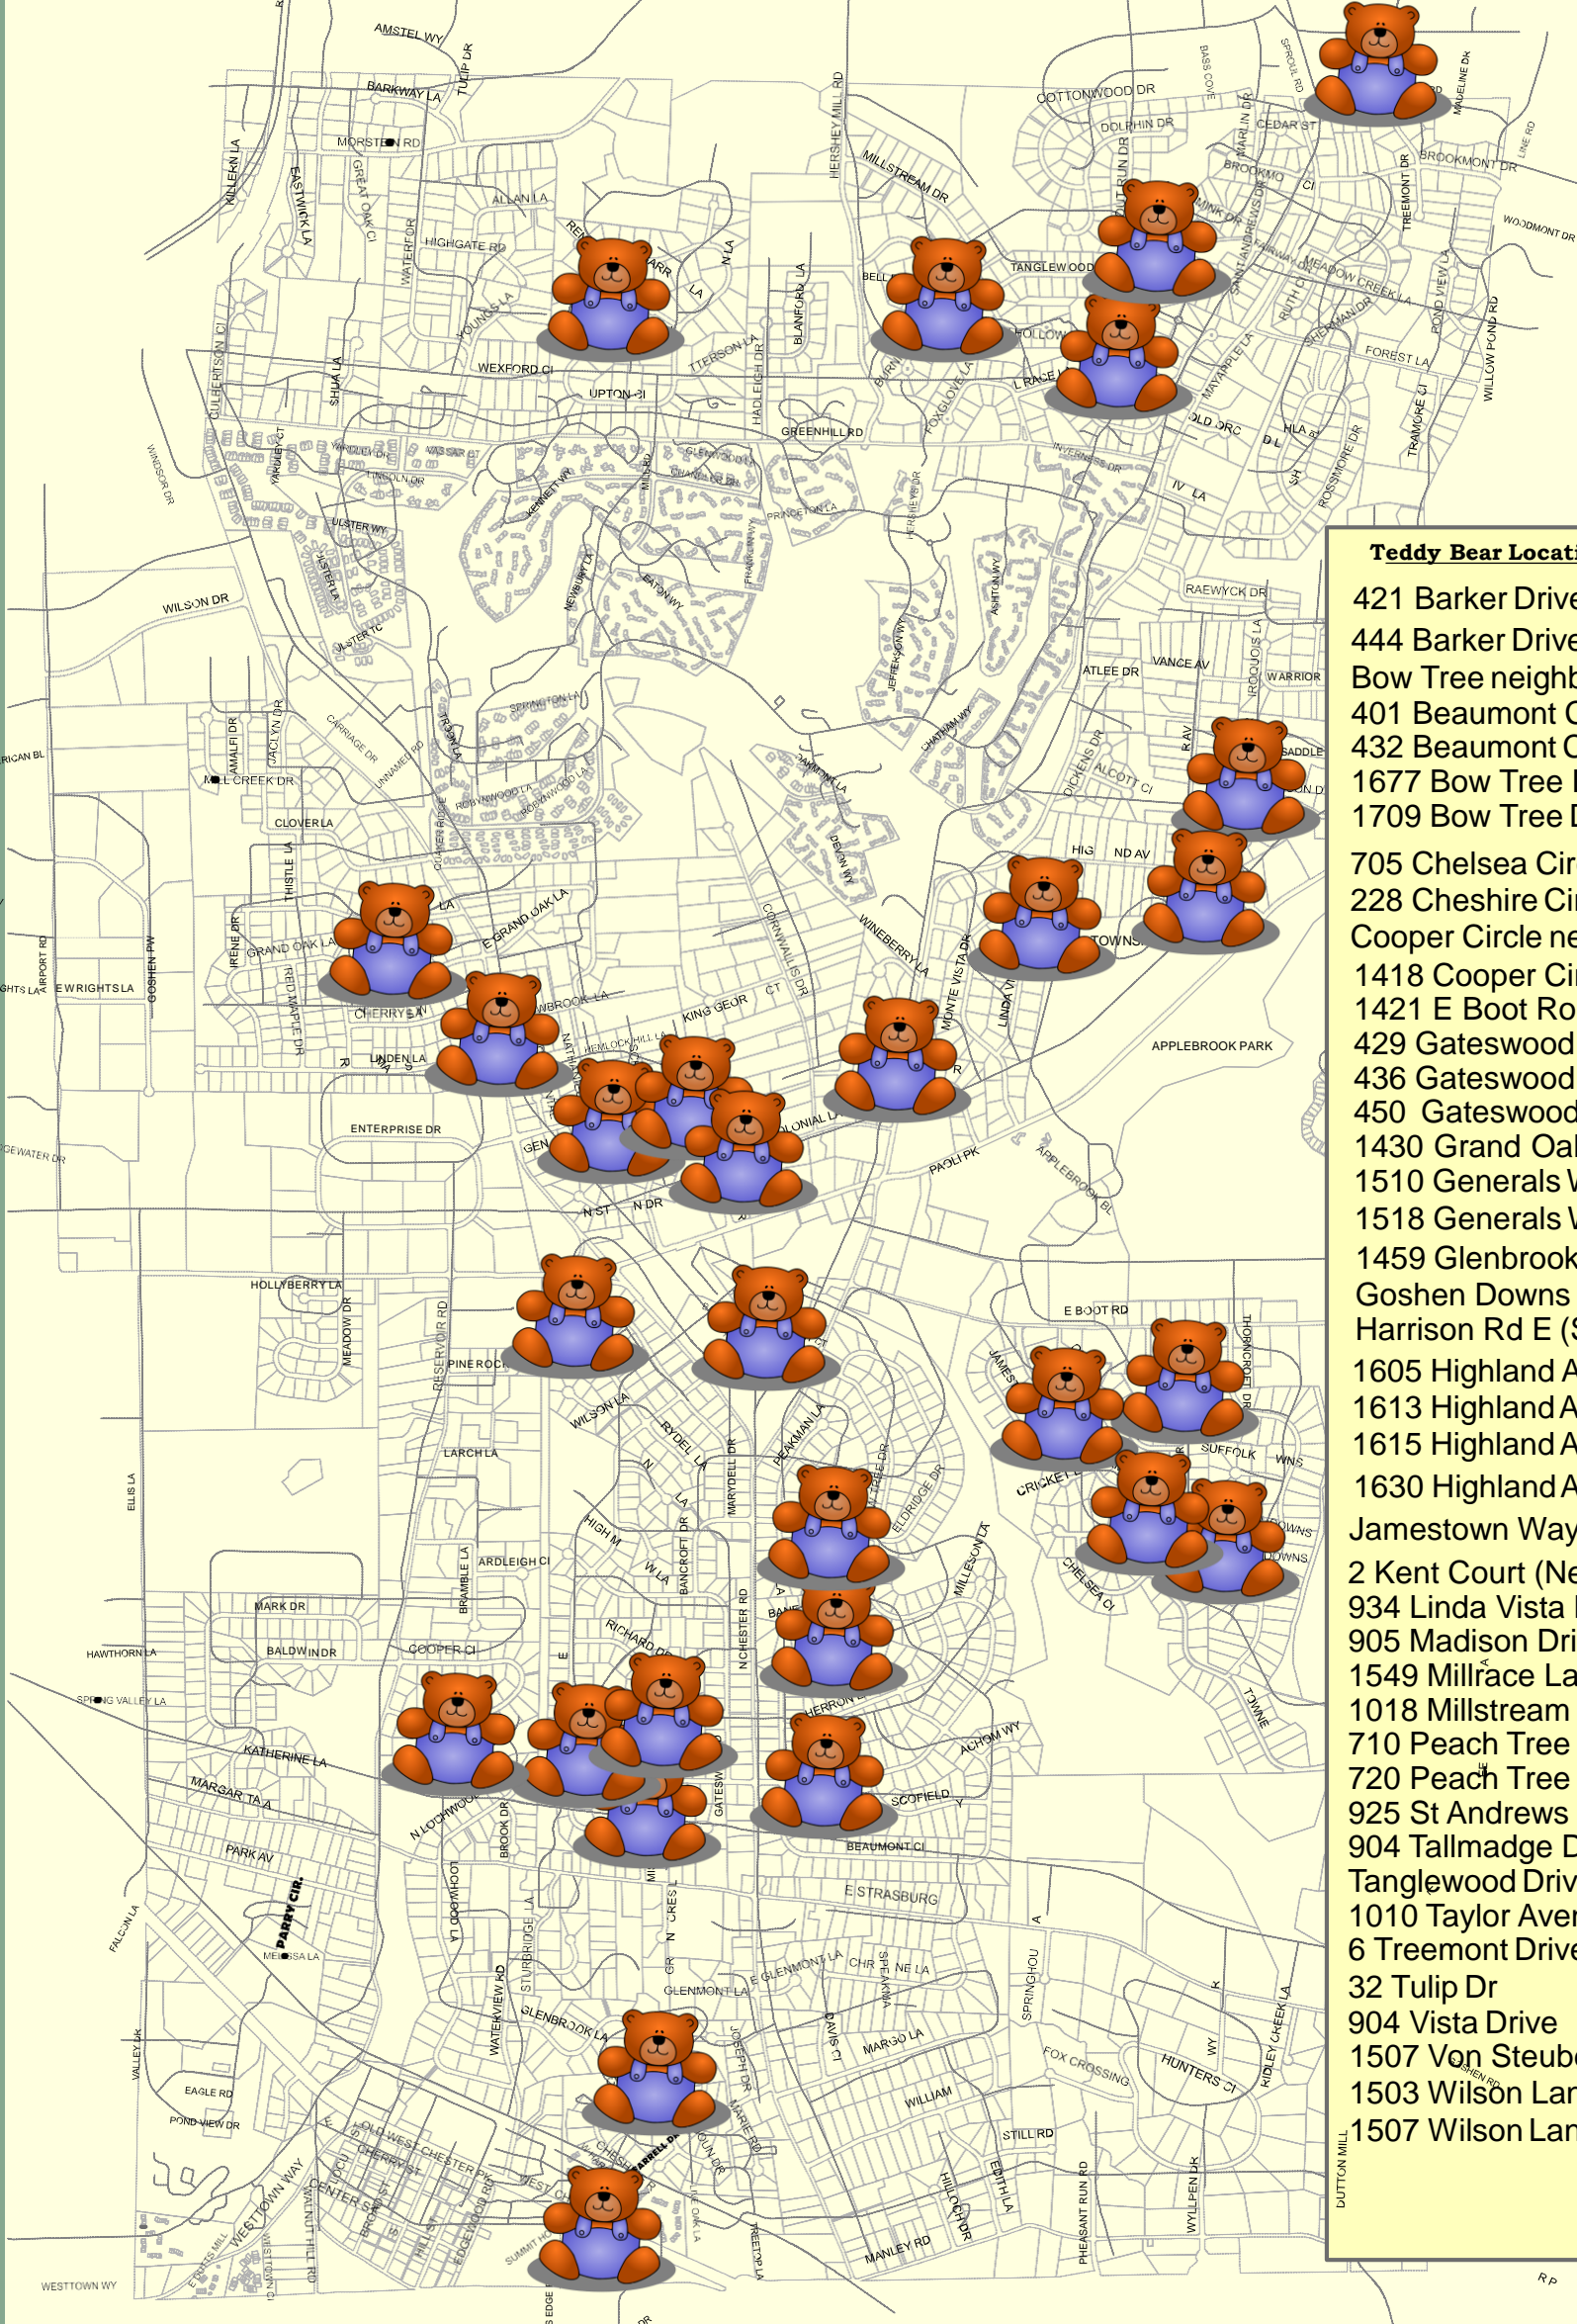

2020 Teddy Bear Hunt EAST GOSHEN TOWNSHIP

Teddy Bear Locations

- 421 Barker Drive
- 444 Barker Drive
- Bow Tree neighborhood
- 401 Beaumont Circle
- 432 Beaumont Circle
- 1677 Bow Tree Dr
- 1709 Bow Tree Drive
- 705 Chelsea Circle
- 228 Cheshire Circle
- Cooper Circle neighborhood
- 1418 Cooper Circle
- 1421 E Boot Road
- 429 Gateswood Drive
- 436 Gateswood Drive
- 450 Gateswood Drive
- 1430 Grand Oak Lane
- 1510 Generals Way
- 1518 Generals Way
- 1459 Glenbrook Lane
- Goshen Downs neighborhood
- Harrison Rd E (Steeplechase)
- 1605 Highland Ave
- 1613 Highland Avenue
- 1615 Highland Avenue
- 1630 Highland Avenue
- Jamestown Way neighborhood
- 2 Kent Court (New Kent Apts.)
- 934 Linda Vista Drive
- 905 Madison Drive
- 1549 Millrace Lane
- 1018 Millstream
- 710 Peach Tree Drive
- 720 Peach Tree Drive
- 925 St Andrews Dr
- 904 Tallmadge Drive
- Tanglewood Drive
- 1010 Taylor Avenue
- 6 Treemont Drive
- 32 Tulip Dr
- 904 Vista Drive
- 1507 Von Steuben Drive
- 1503 Wilson Lane
- 1507 Wilson Lane