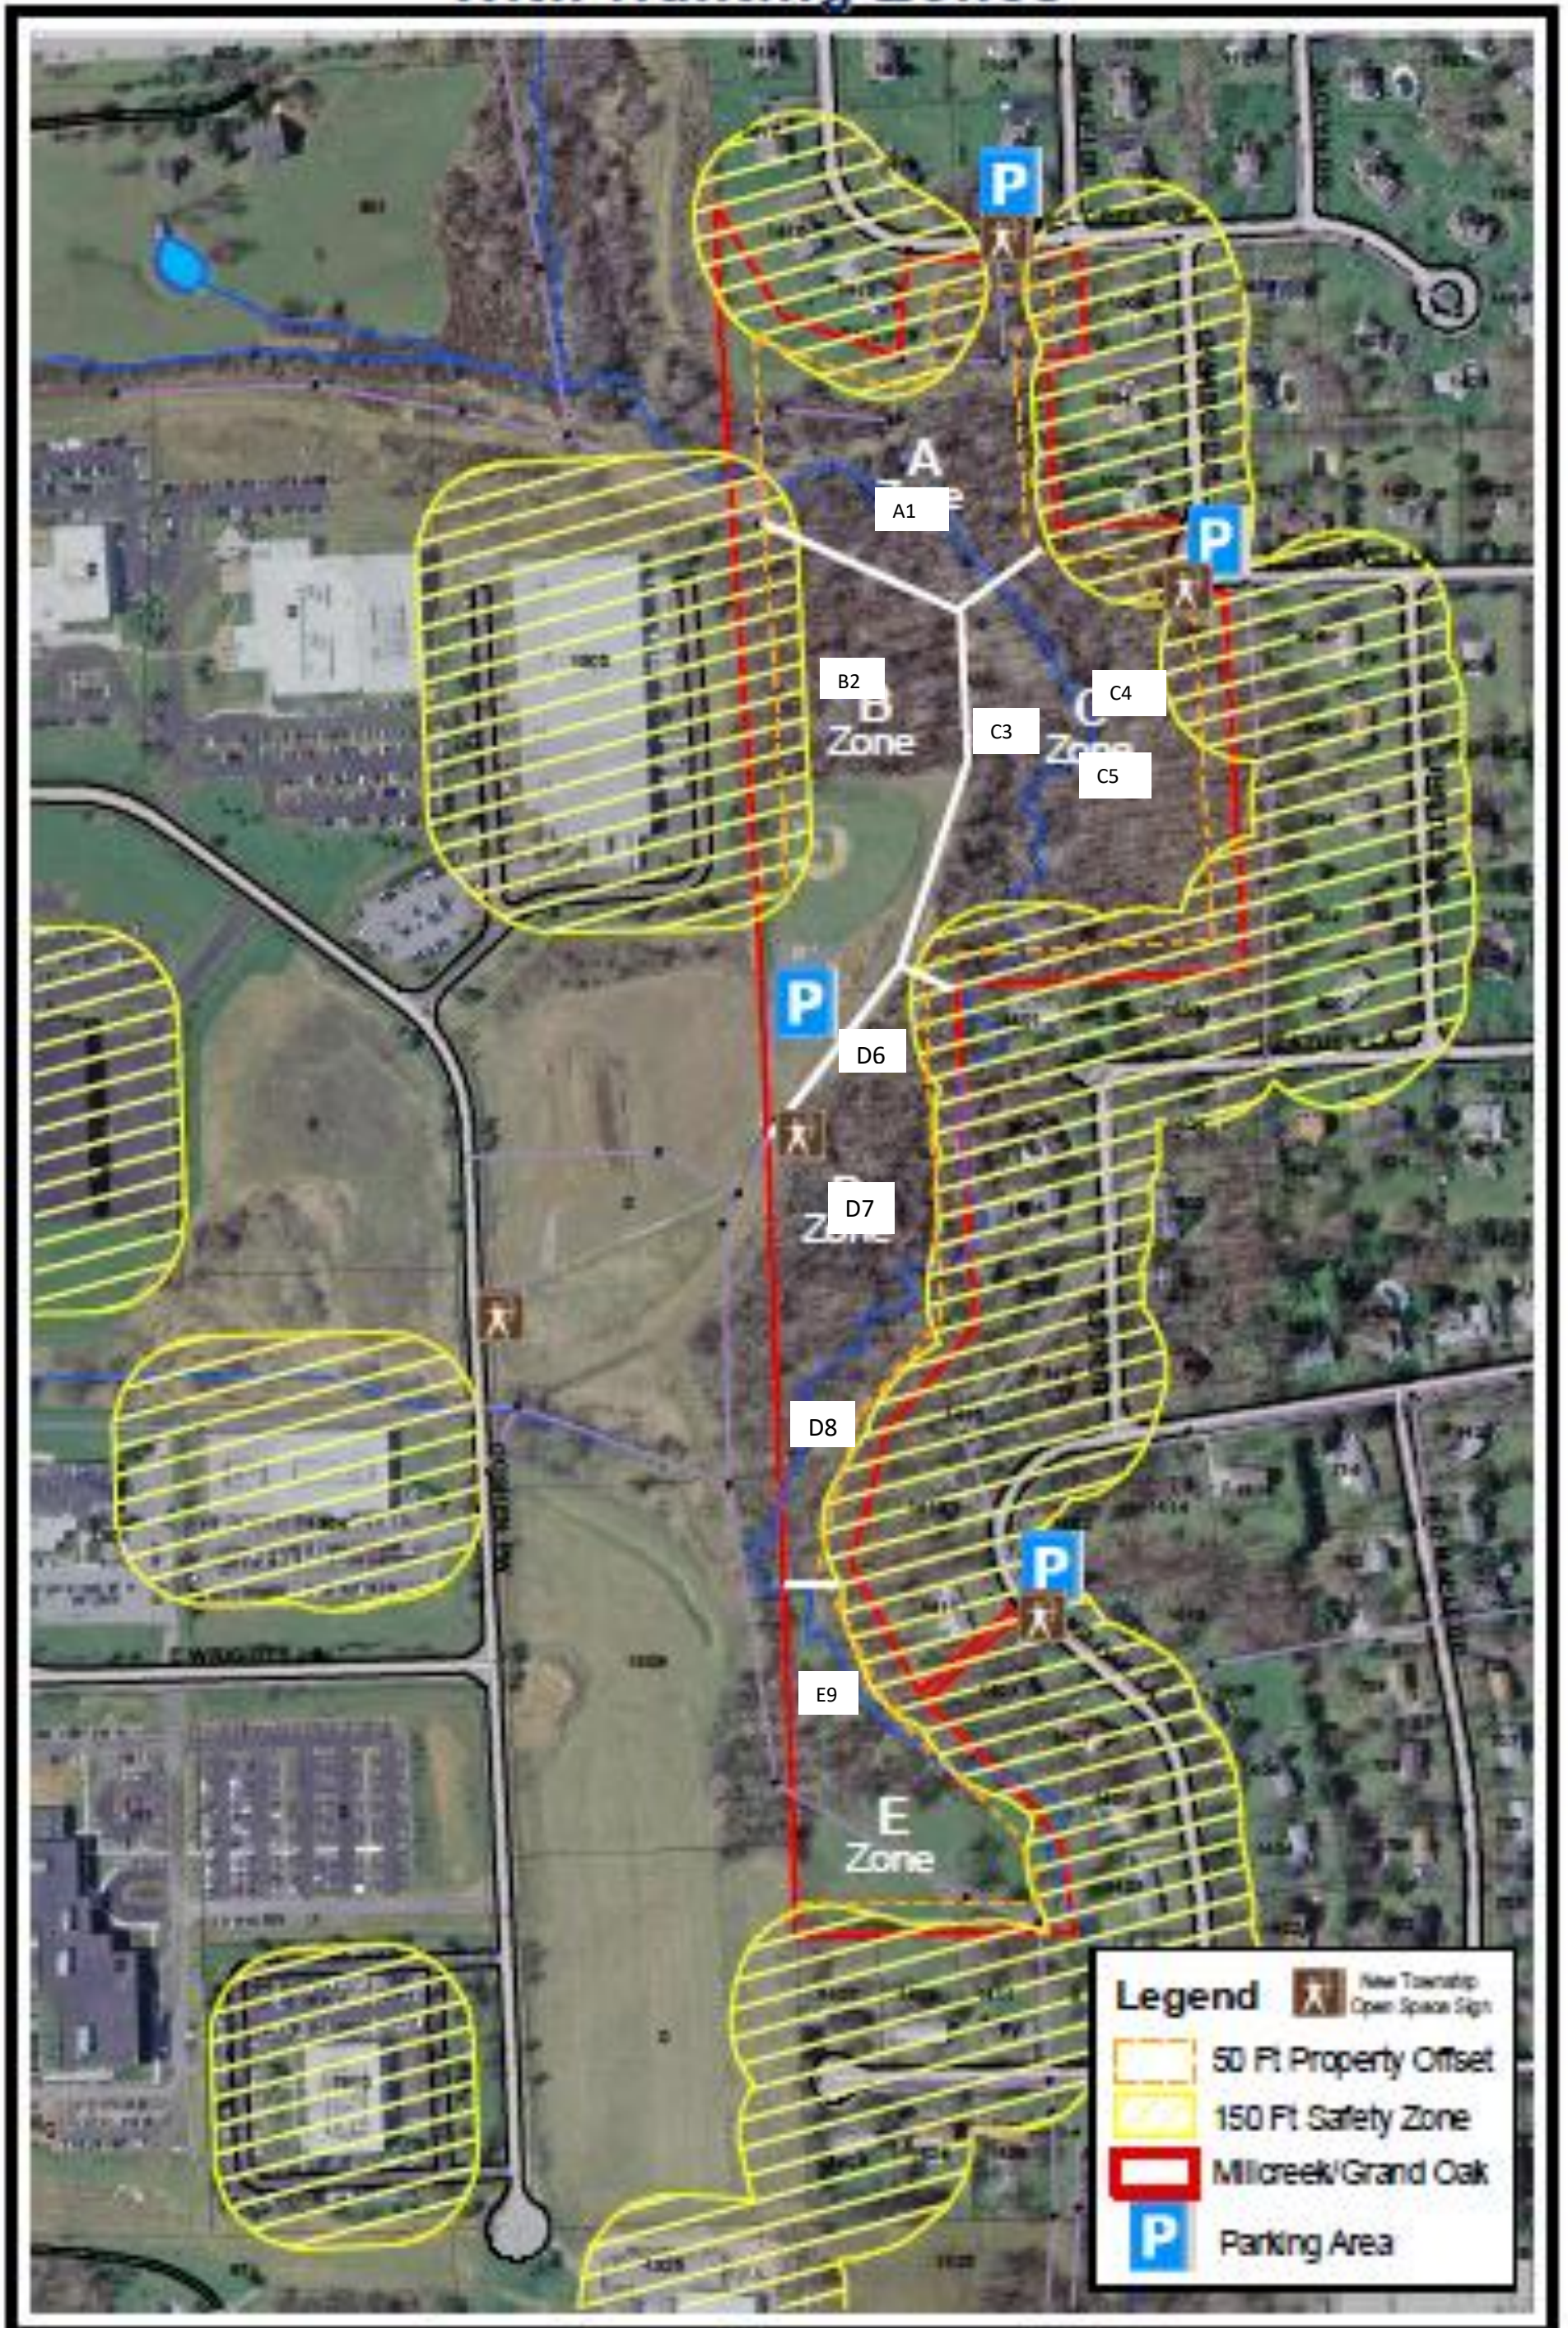

# Mill Creek Grand Oak Deer Management Area With Hunting Zones

**Legend**

-  New Township Open Space Sign
-  50 Ft Property Offset
-  150 Ft Safety Zone
-  Millcreek/Grand Oak
-  Parking Area

Updated 9-15-09

0 250 500 1,000 Feet

1 Inch equals 250 feet