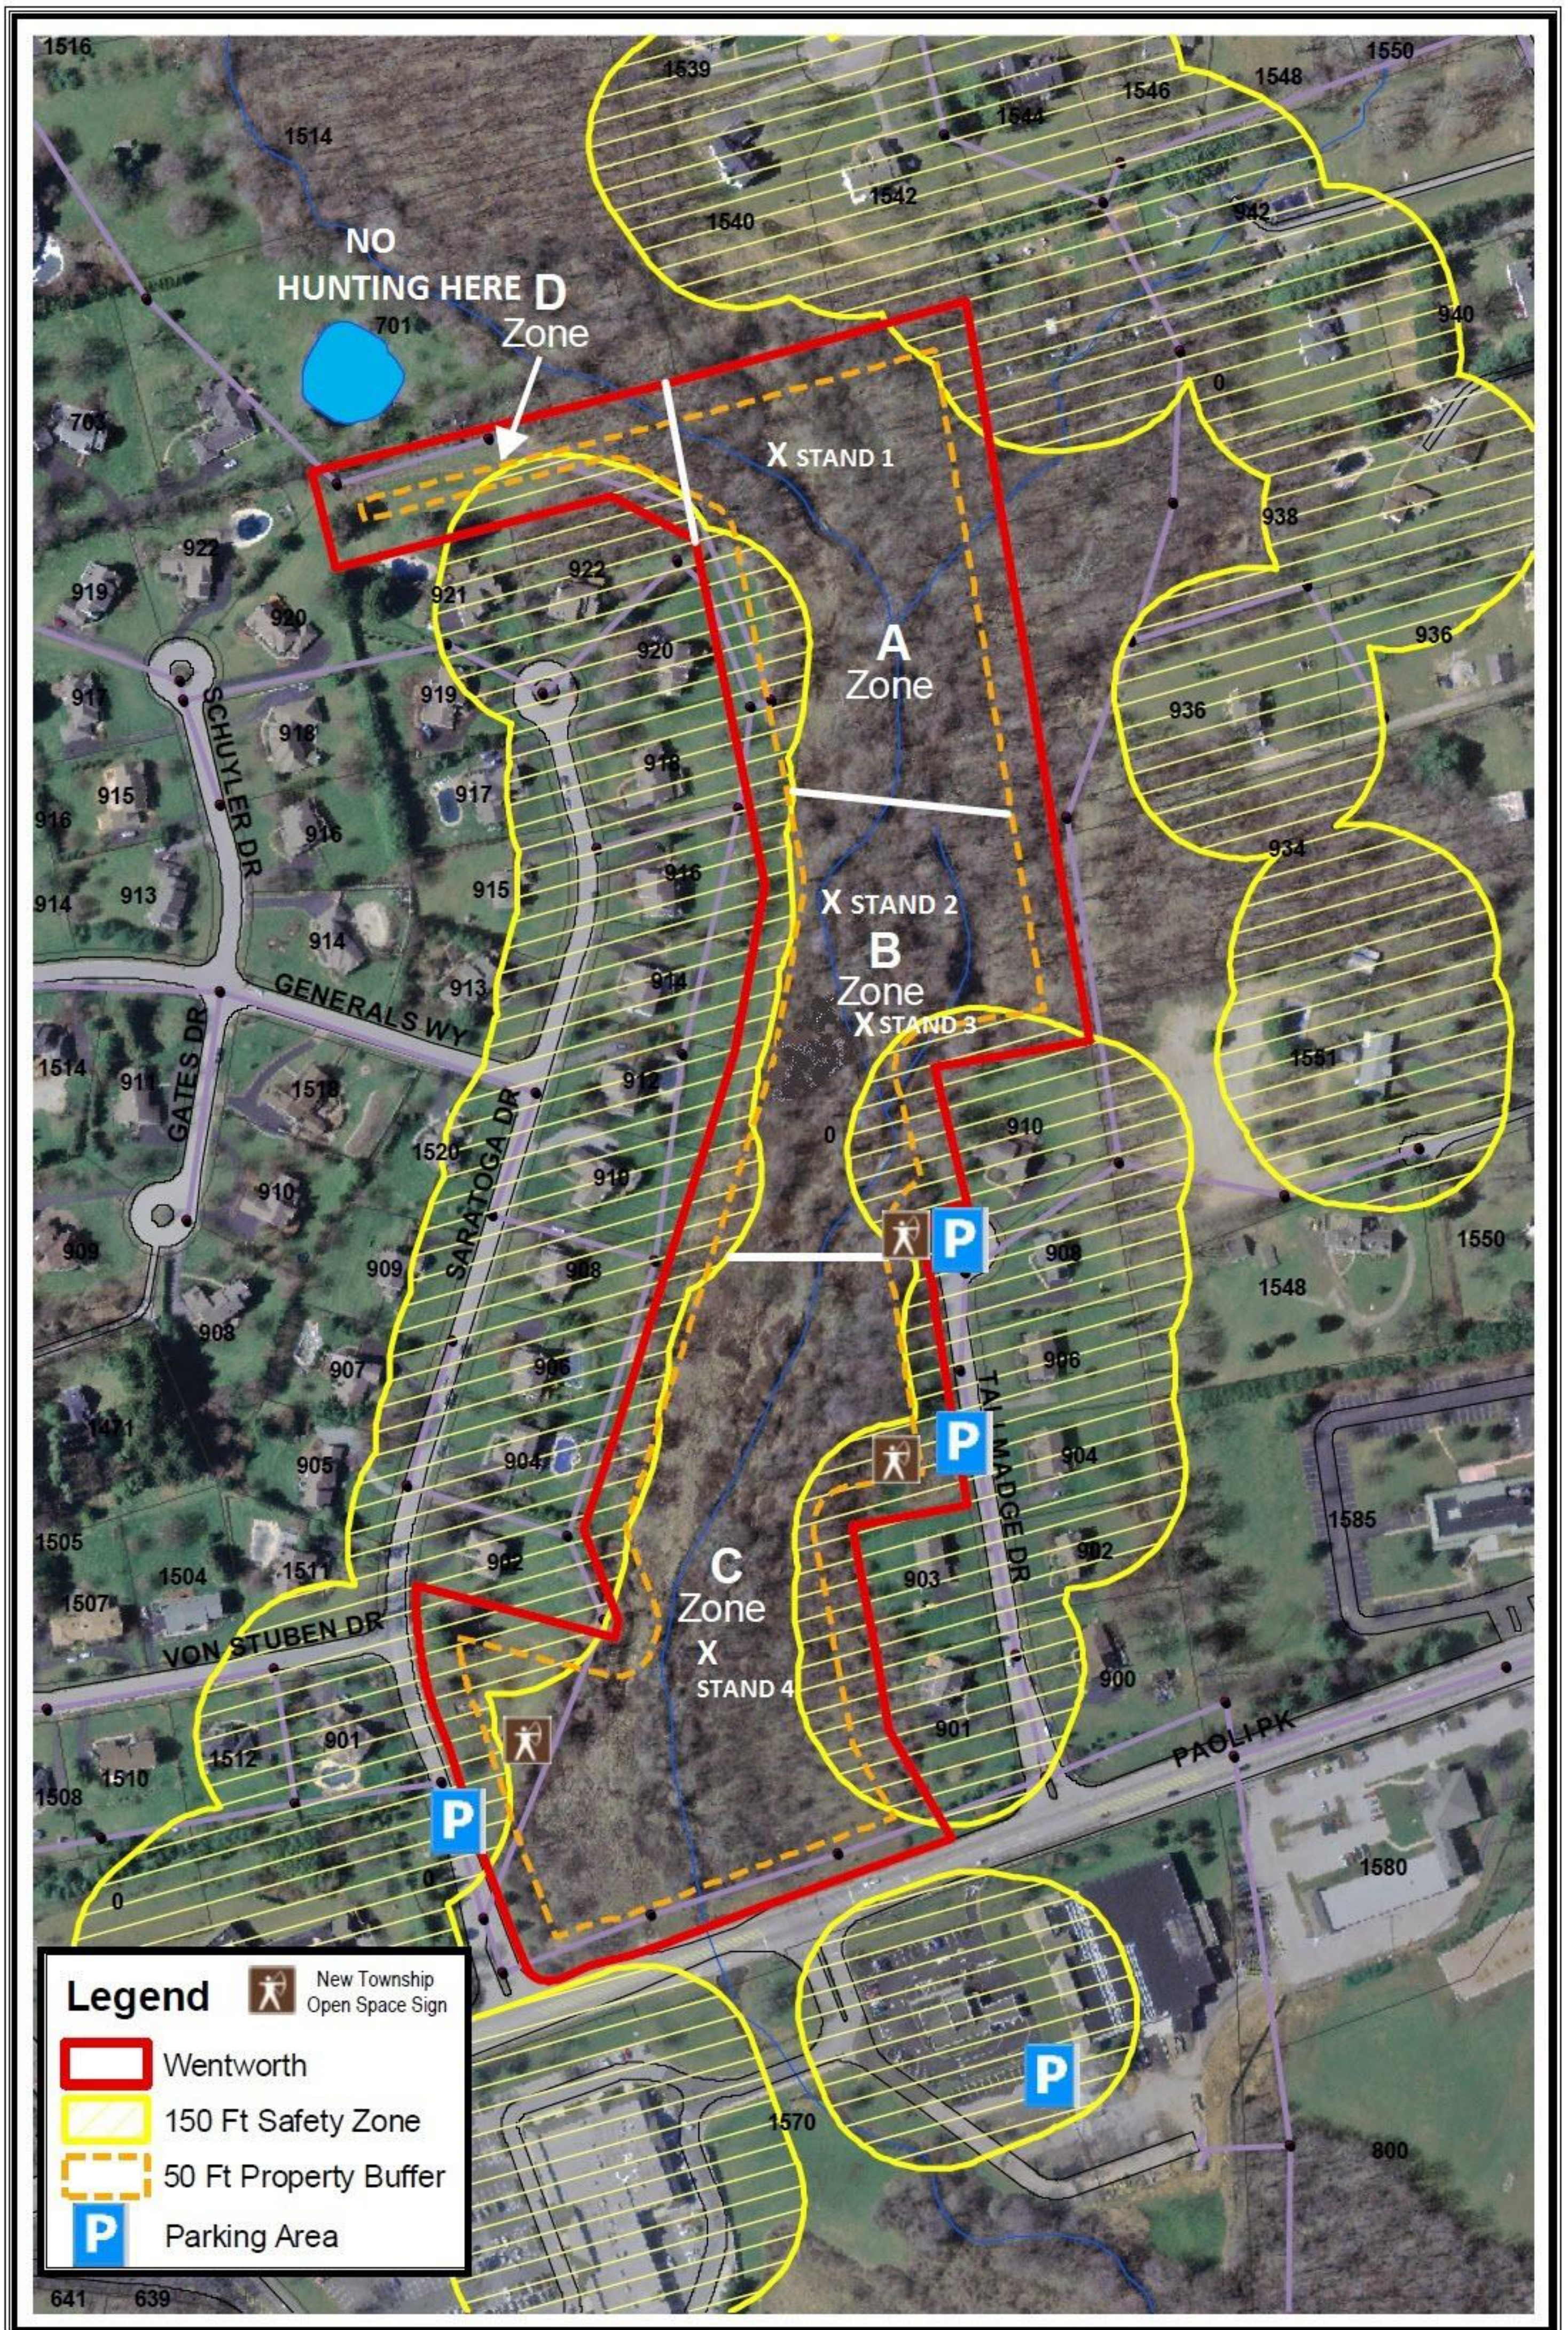

Wentworth Deer Management Area with Hunting Zones

0 195 390 780 Feet

Updated: 8/24/20

1 inch = 200 feet