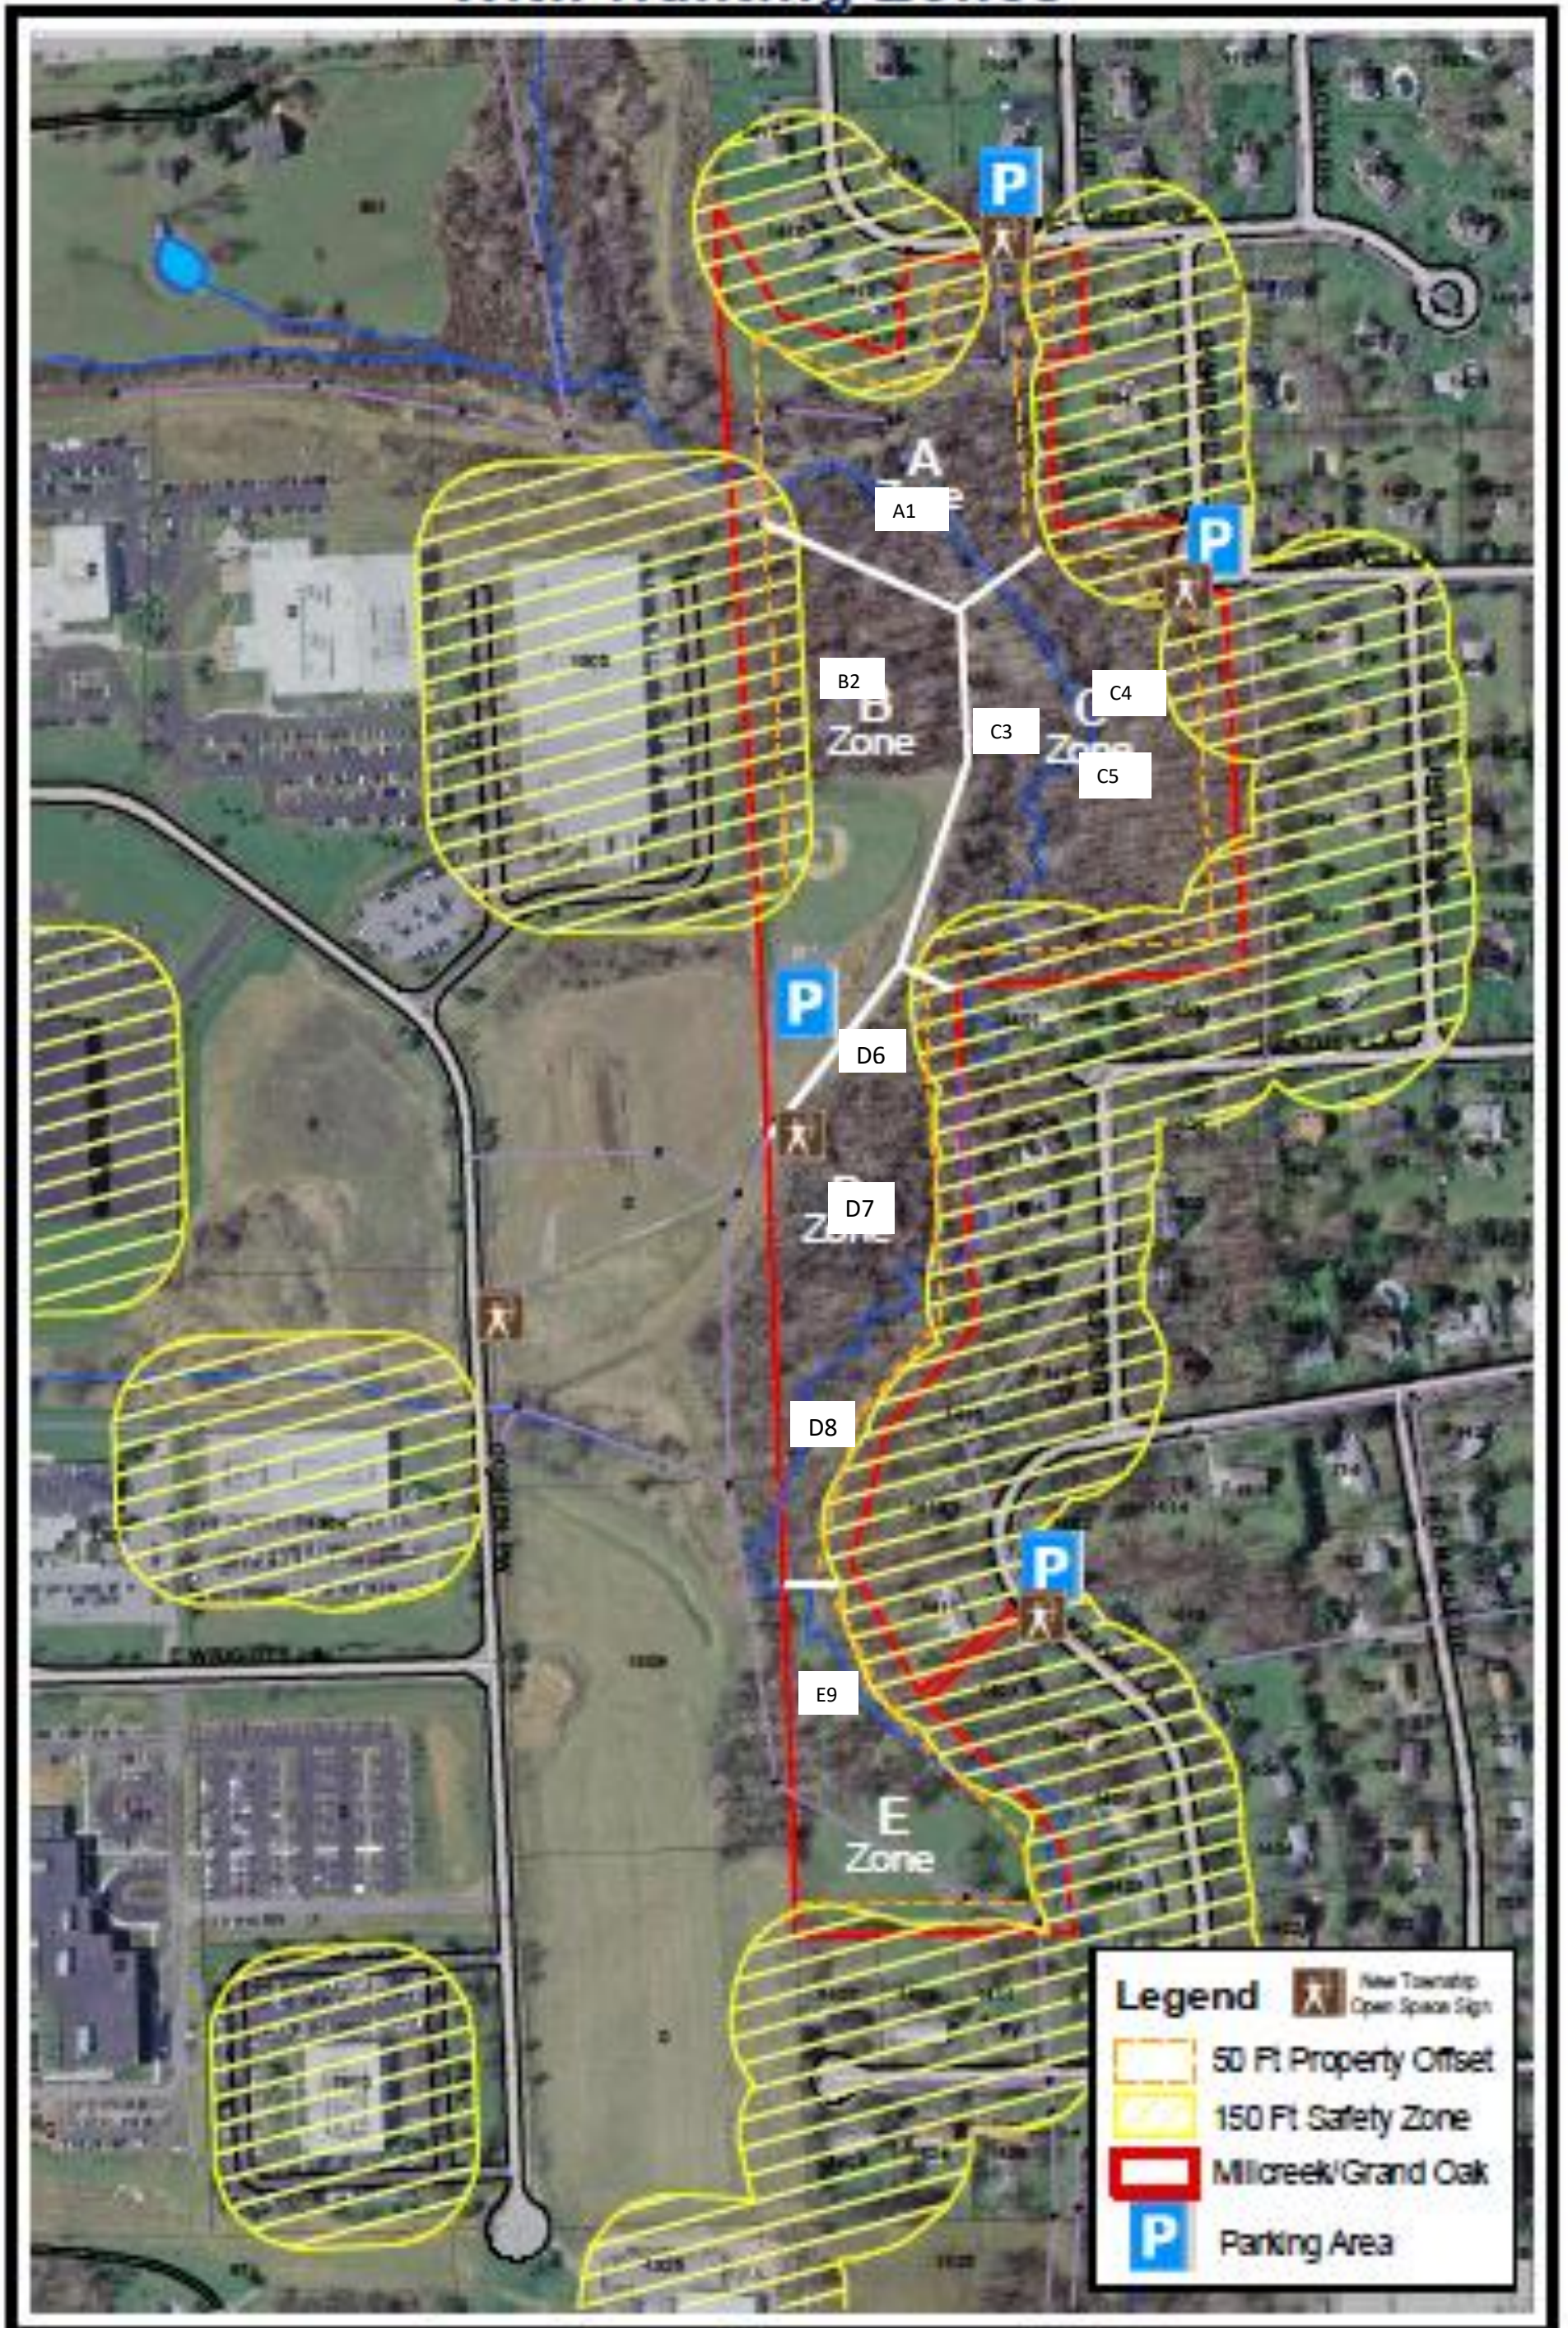

Mill Creek Grand Oak Deer Management Area With Hunting Zones

Legend

-  New Township Open Space Sign
-  50 Ft Property Offset
-  150 Ft Safety Zone
-  Millcreek/Grand Oak
-  Parking Area