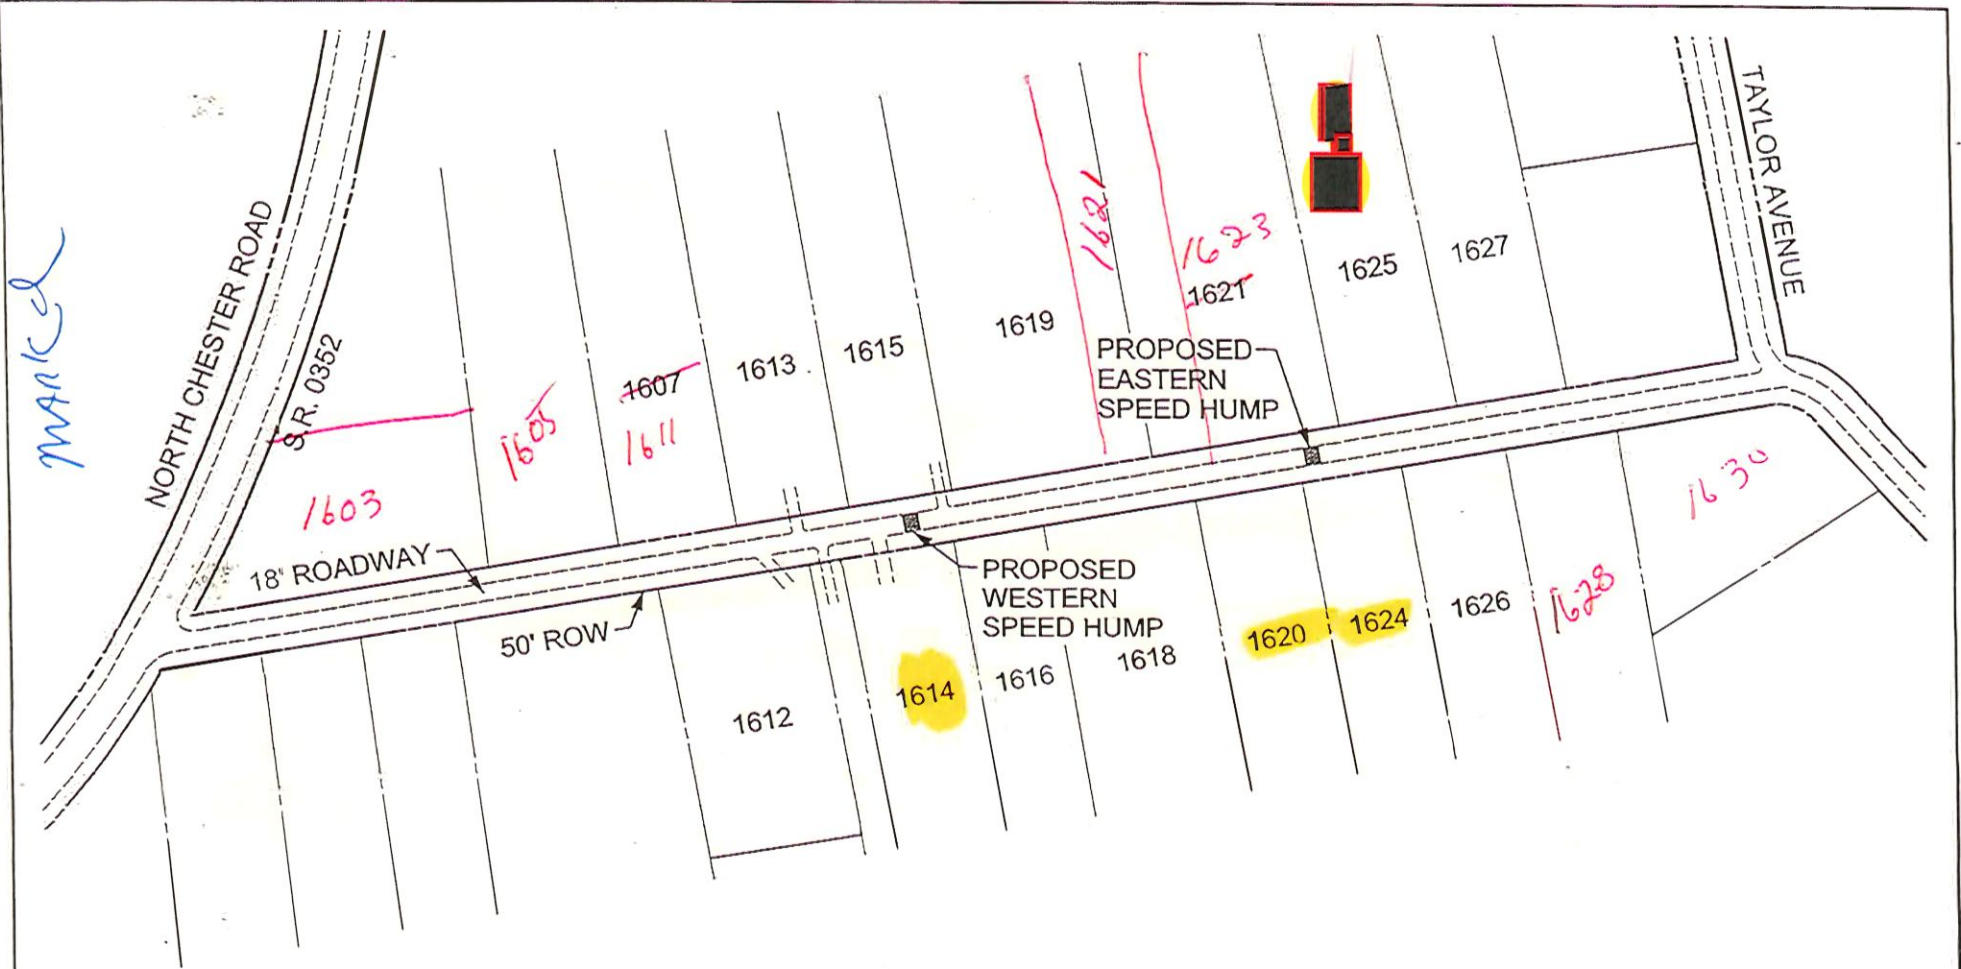

LOCAL TRAFFIC ADVISORY COMMITTEE AGENDA

March 21, 2024

10:00 AM

1. CALL TO ORDER / PLEDGE OF ALLEGIANCE / MOMENT OF SILENCE
2. CHAIRMAN WILL ASK IF ANYONE IS GOING TO RECORD THE MEETING
3. OLD BUSINESS – None
4. NEW BUSINESS
 1. Highland Avenue Traffic Mitigation
 - a. History of Traffic Control Measures put in place.
 - b. Current layout and recently collected data.
 - c. Possible options for further mitigation going forward.
5. PUBLIC COMMENTS
6. ADJOURNMENT

	CONCEPT PLAN	
	EAST GOSHEN LTAC HIGHLAND AVENUE SPEED HUMPS	
	EAST GOSHEN TOWNSHIP SEPTEMBER 25, 2008	CHESTER COUNTY, PA PREPARED BY ORA <small>ORANGE & RED</small> MALVERN, PA
 <small>SCALE IN FEET</small>		

East Goshen Township

February 2nd-9th 2024

Averaged Daily Totals

Combined

	<= 15	>15 to 20	>20 to 25	>25 to 30	>30 to 35	>35 to 40	>40 to 45	>45 to 50	>50 to 55	>55 to 60	>60 to 65	>65 to 70	> 70	Total
Sunday	3	7	30	40	28	3	0	0	0	0	0	0	0	111
Monday	11	12	36	52	22	6	1	0	0	0	0	0	0	140
Tuesday	10	13	35	58	29	5	0	0	0	0	0	0	0	150
Wednesday	12	22	46	62	37	10	0	0	0	0	0	0	0	189
Thursday	9	12	34	50	23	6	0	0	0	0	0	0	0	134
Friday	7	8	33	49	26	4	1	0	0	0	0	0	0	128
Saturday	14	13	45	61	17	5	1	0	0	0	0	0	0	156
Total	66	87	259	372	182	39	3	0	0	0	0	0	0	1,008

out , Lane 2

	<= 15	>15 to 20	>20 to 25	>25 to 30	>30 to 35	>35 to 40	>40 to 45	>45 to 50	>50 to 55	>55 to 60	>60 to 65	>65 to 70	> 70	Total
Sunday	1	3	7	15	12	2	0	0	0	0	0	0	0	40
Monday	3	5	7	15	11	4	0	0	0	0	0	0	0	45
Tuesday	2	5	8	23	11	2	0	0	0	0	0	0	0	51
Wednesday	4	9	12	14	10	7	0	0	0	0	0	0	0	56
Thursday	5	8	4	24	10	5	0	0	0	0	0	0	0	56
Friday	3	3	11	13	12	2	0	0	0	0	0	0	0	44
Saturday	3	6	18	20	8	2	1	0	0	0	0	0	0	58
Total	21	39	67	124	74	24	1	0	0	0	0	0	0	350