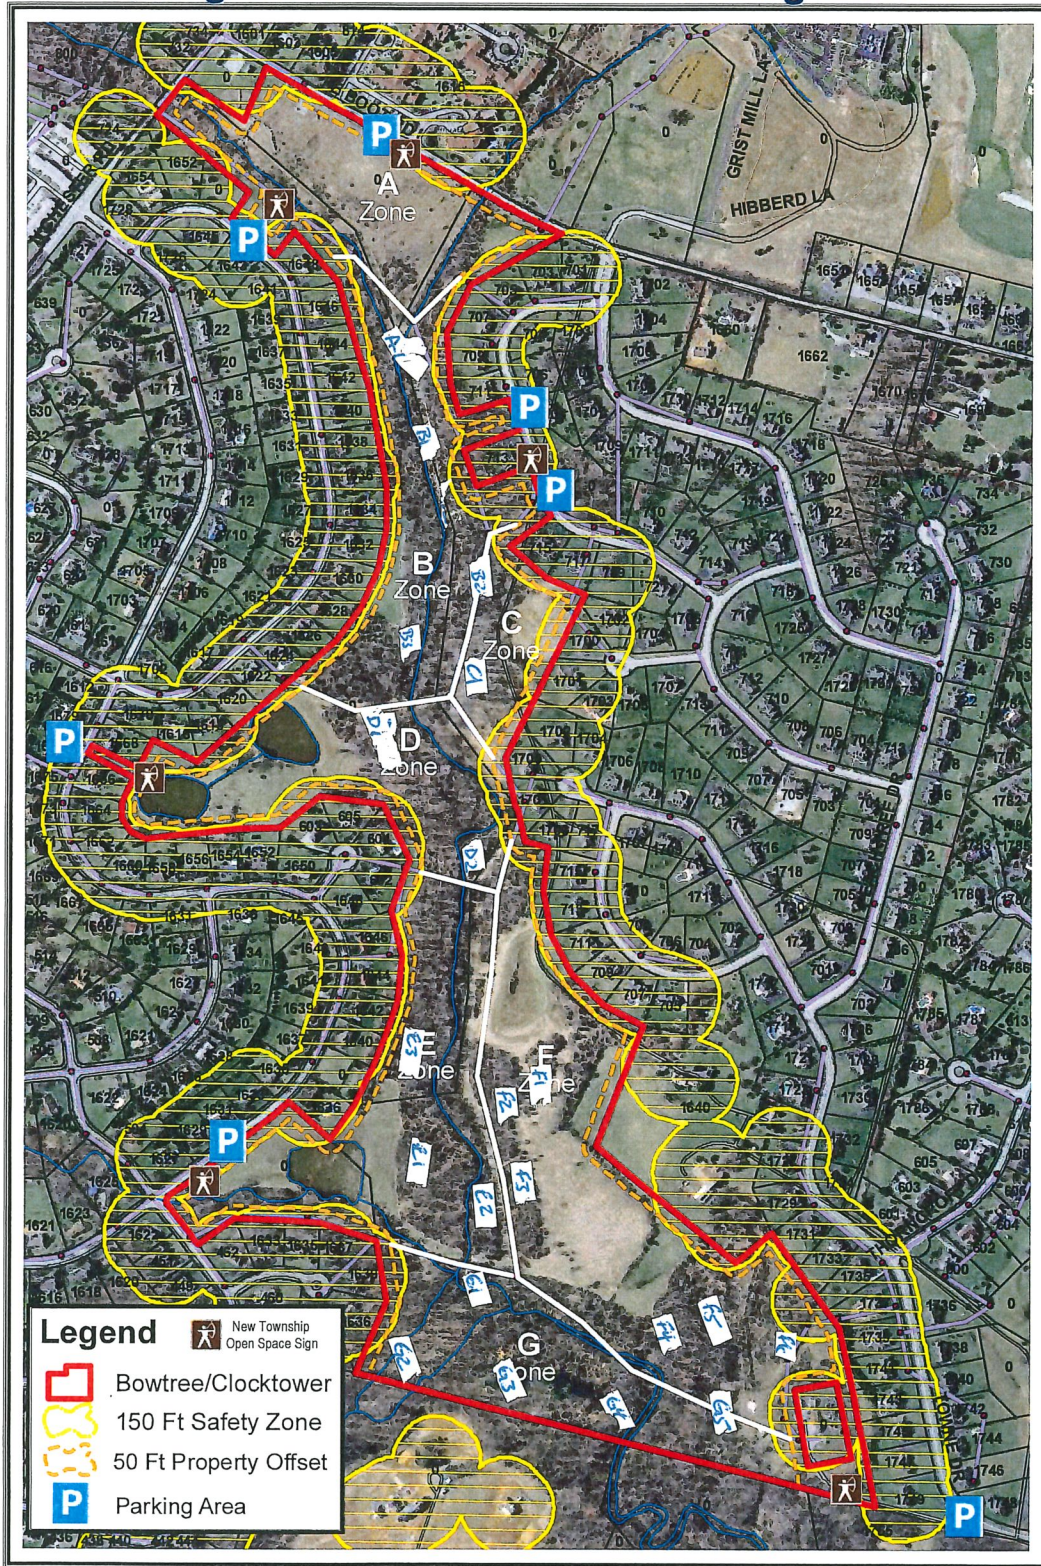

Bowtree / Clocktower Deer Management Area with Hunting Zones

Legend

-  New Township Open Space Sign
-  Bowtree/Clocktower
-  150 Ft Safety Zone
-  50 Ft Property Offset
-  Parking Area

0 410 820 1,640 Feet 1 inch equals 400 feet