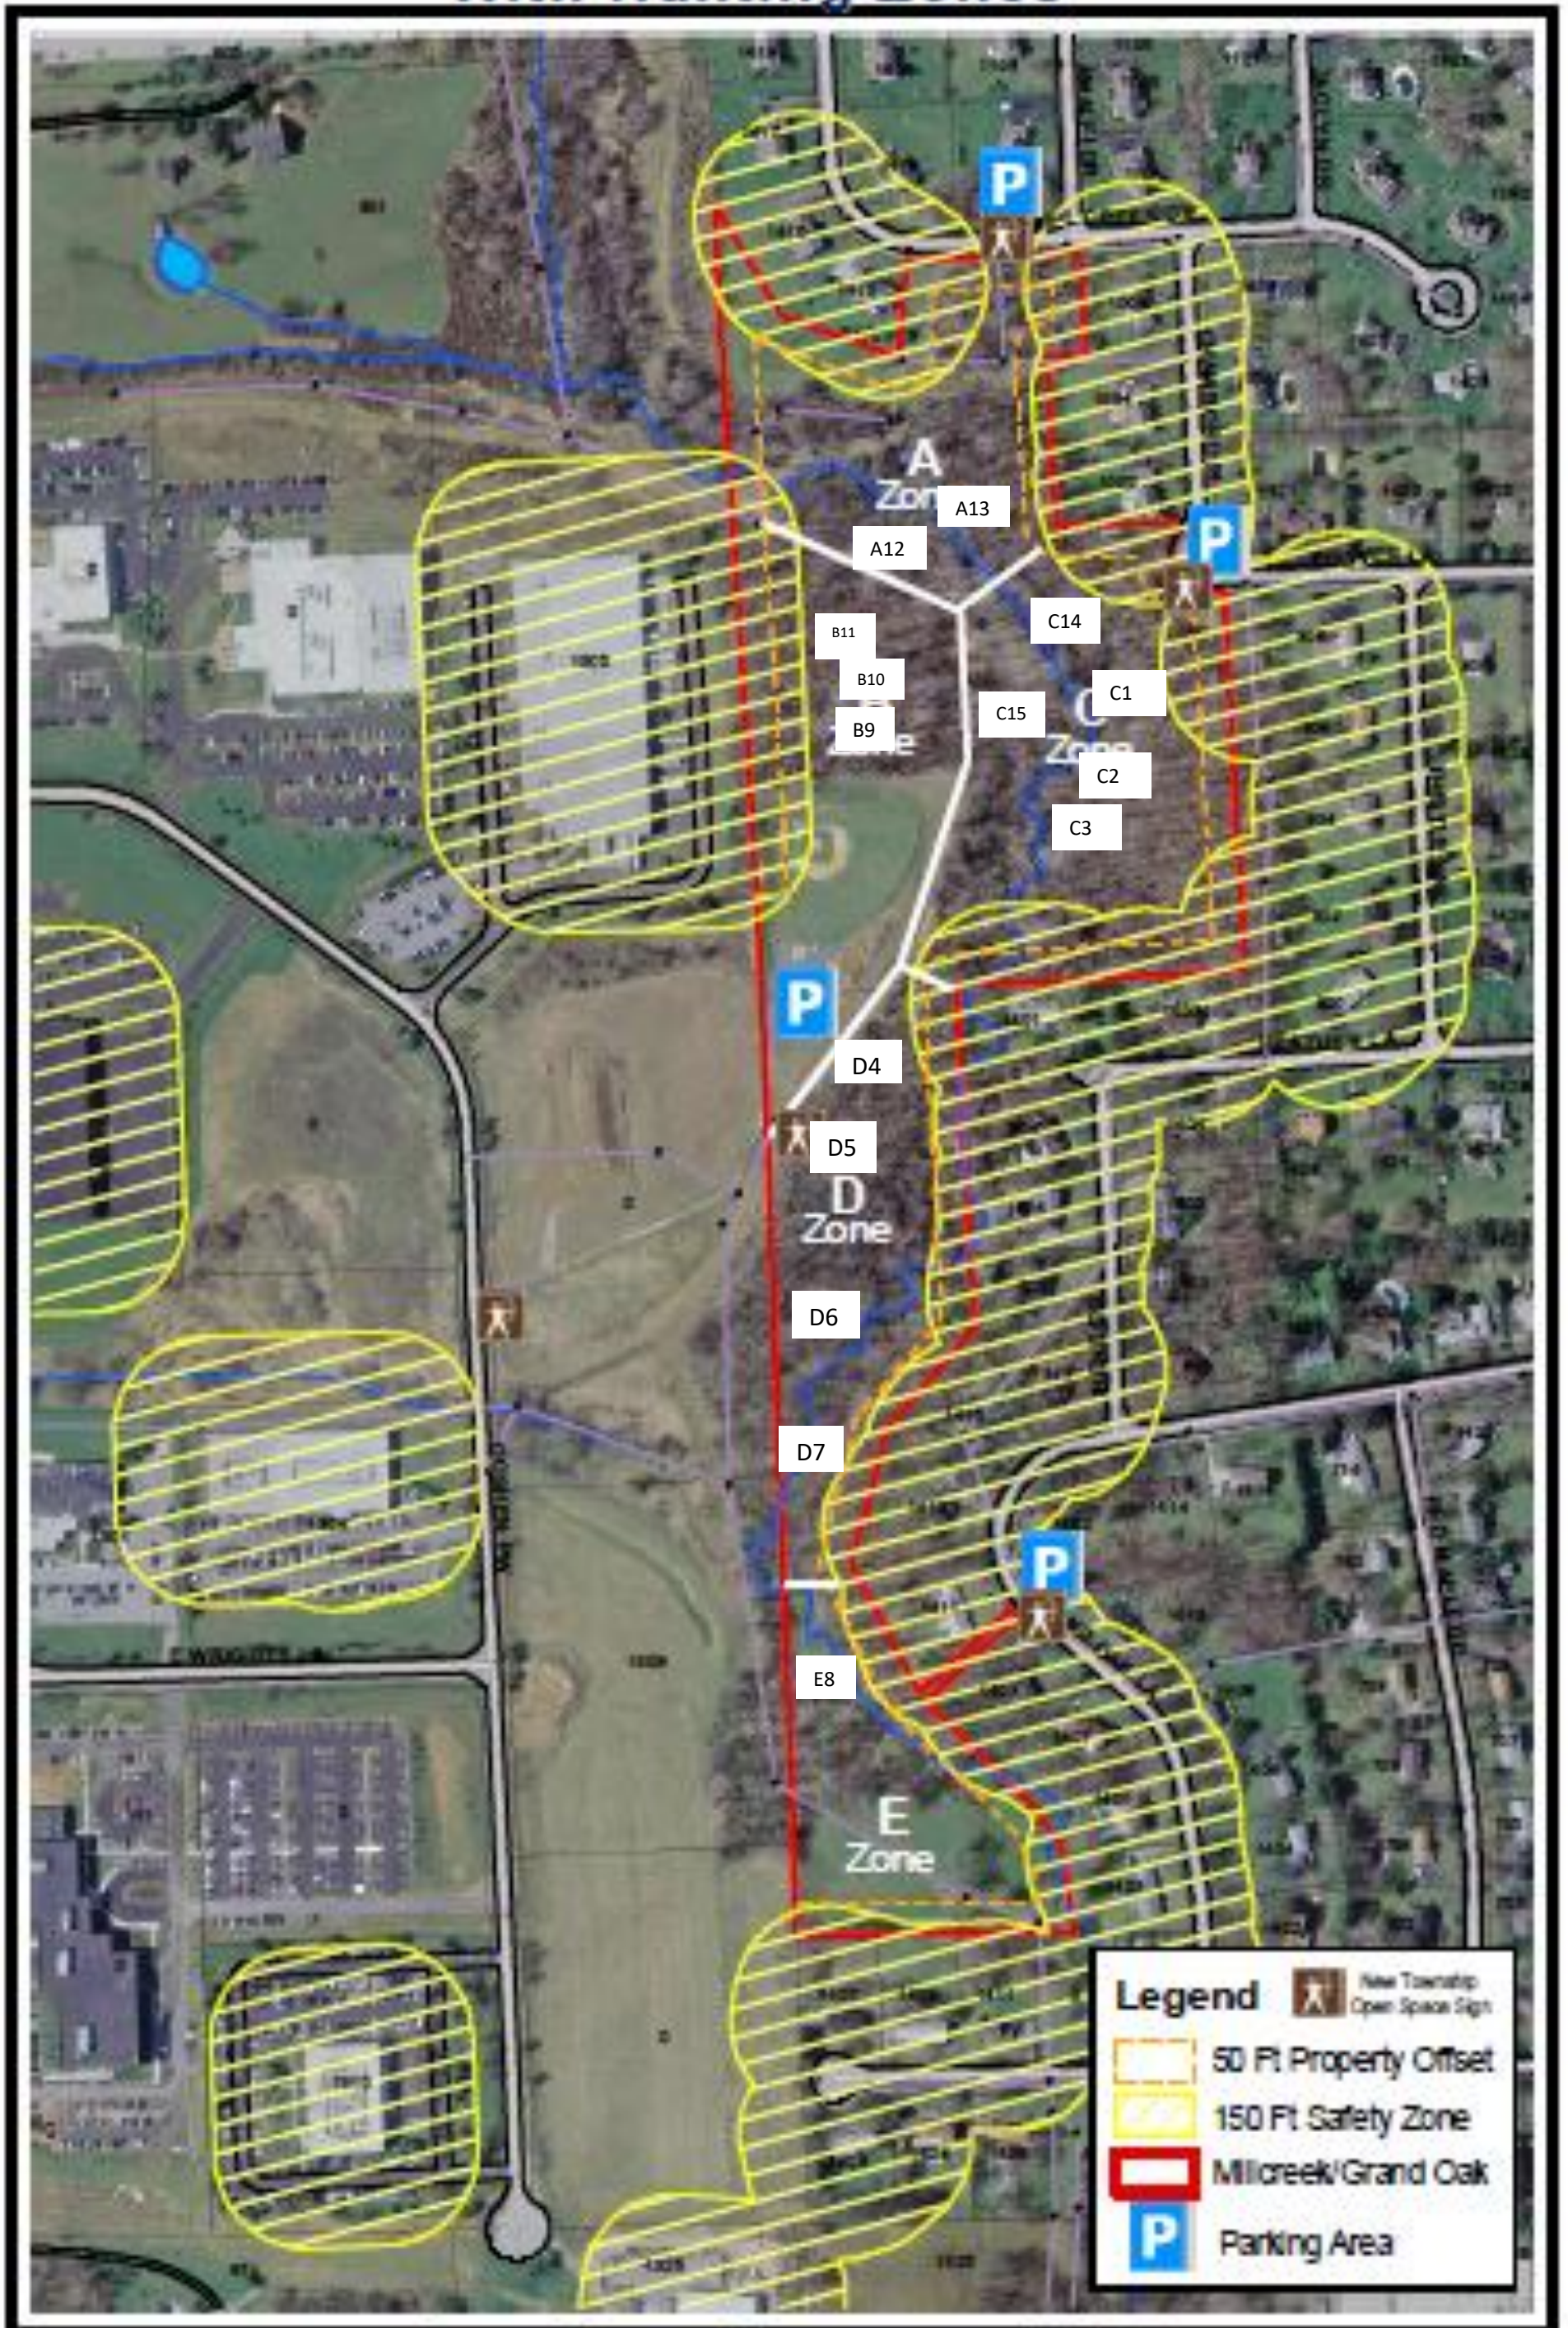

# Mill Creek Grand Oak Deer Management Area With Hunting Zones

Updated 9-15-09

0 250 500 1,000 Feet

1 inch equals 250 feet