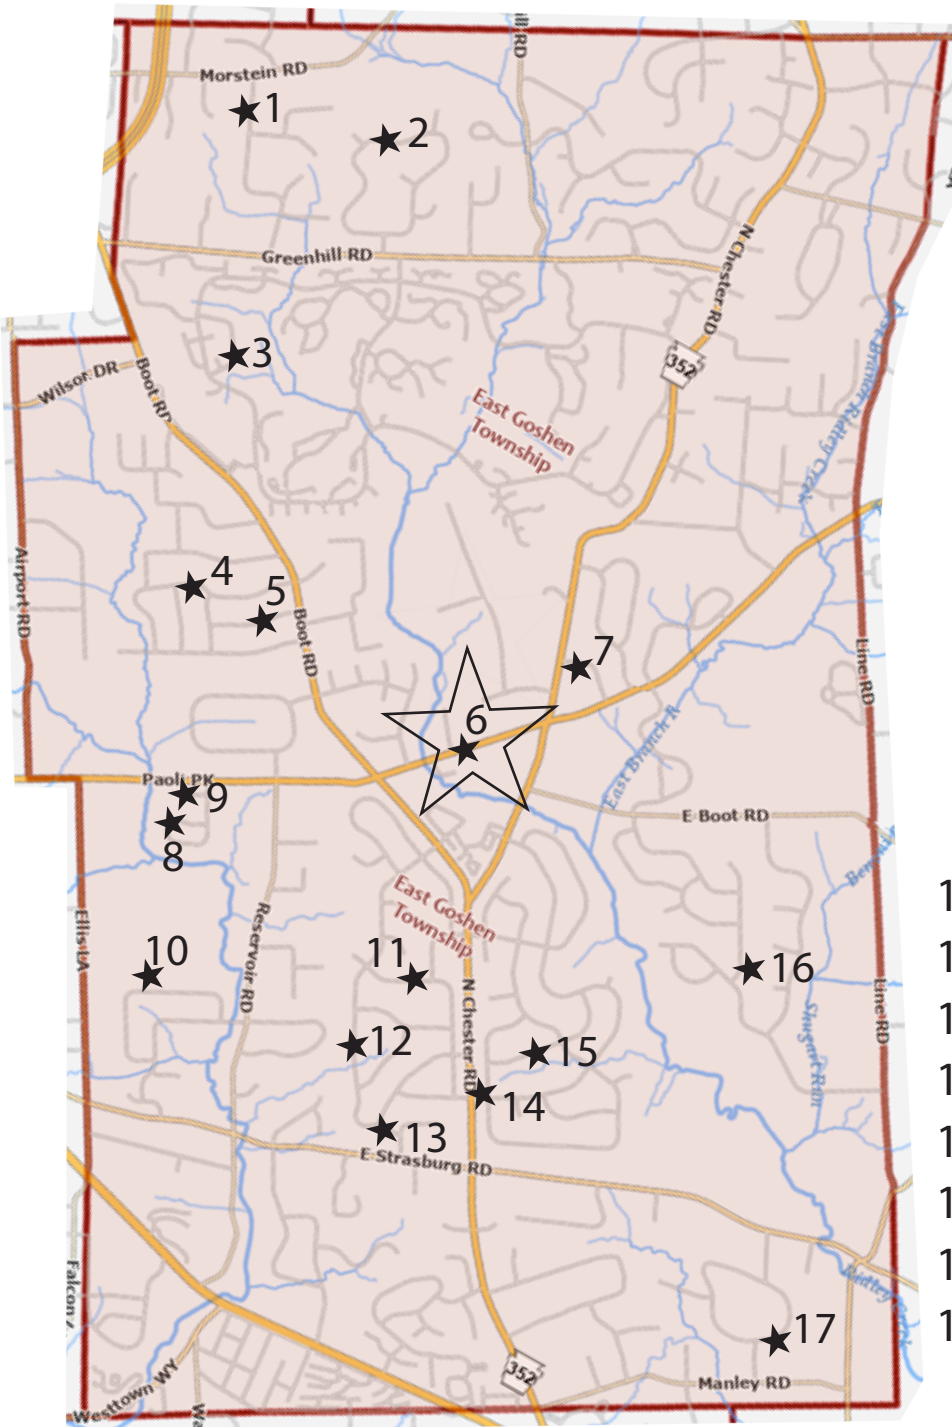

# Township Wide Yard Sale Map

Saturday, April 18, 2026

9am-12pm

- 1- 1239 Waterford Rd
- 2- 1236 Upton Cir    
- 3- 1540 Ulster Way
- 4- 1422 Grand Oak Ln  
- 5- 1446 Cherry Ln     
- 6- 1580 Paoli Pike
- 7- 914 Vista Dr
- 8- 611 Meadow Dr
- 9- 1344 Hollyberry Ln
- 10- 1356 Mark Dr
- 11- 455 Gateswood Dr  
- 12- 434 Barker Dr
- 13- 402 Barker Dr     
- 14- 544 Beaumont Cir    
- 15- 1612 Herron Ln
- 16- 704 Peach Tree Dr   
- 17- 1771 Hunters Cir

## KEY

-  Books
-  Holiday Decor
-  Kids items
-  Township Building, 1580 Paoli Pike
-  Clothing
-  Household items
-  Sports
- We have over 15 Sellers in the parking lot**
-  Furniture
-  Kitchen items
-  Tools